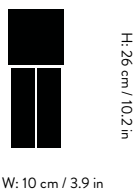

Pivot^{ATD7} &Tradition 2023

Product category

Portable lamp

Environment

This lamp is for indoors use only. It can be taken outdoors, but must be kept and stored indoors.

Material

Powder coated iron and mirror polished steel

Production process

Both the shade and base are bent and welded into the cube shape. The parts are then painted or chrome plated for the mirror shade.

Dimensions

H: 26 cm / 10.2 in, W: 10 cm / 3.9 in, D: 10 cm / 3.9 in

Packaging dimensions

H: 15 cm / 5.9 in, W: 25 cm / 9.8 in,
D: 21 cm / 8.3 in

Colli quantity

2

Weight

1.64 kg
Weight incl. packaging 2 kg

Voltage Recharge Input

5.0V, 1A

Battery

Operating time when fully charged: 2 batteries:
20 hours Charging time: 2 batteries: 16 hours.
Replaceable &Tradition battery can be purchased
at &Tradition.

Light source

G4 LED Max. 3W, CRI: 80,
Colour temperature (Kelvin) 2800K
Estimated LED lifetime 25.000 hours.
Replaceable &Tradition light bulb.
Can be purchased at &Tradition.

Dimmability

3 levels (100% - 70% - 40%)

Charging

Magnetic charger
Cable (2m)
Charging tray with room for 12 lamps can be
purchased at &Tradition

Certifications

CE UKA IP44

Cleaning instructions

It is recommended only to use a soft dry cloth to
clean lacquered and powder coated surfaces but in
case more severe cleaning is necessary, a soft cloth
wrung in lukewarm water can be carefully applied.
Use household glass cleaner for the mirror.