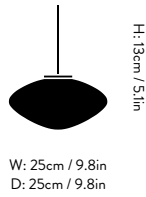

Mist^{AP15}

All the Way to Paris 2023

Product category

Pendant

Environment

Indoor

Material

Blown opal glass shade with an aluminium cover

Production process

Mouthblown shade with spun metal pieces

Country of origin

PRC

Dimensions

H: 13cm / 5.1in, W: 25cm / 9.8in, D: 25cm / 9.8in

Packaging dimensions

H: 33 cm / 12.99 in, W: 33 cm / 12.99 in,
D: 23 cm / 9.06 in

Colli quantity

2

Weight

1.3 kg

Weight incl. packaging

2.2 kg

Voltage

220-240V - 50Hz

Light source

G9 Max 20 Watt. The luminaire is compatible with bulbs of the energy classes: A++ - E
Bulb is not included. Canopy included.

Certifications

Cord length

300 cm / 118,11 in

Cleaning instructions

Clean with soft dry cloth. Always switch off electricity supply before cleaning.

→ Stock item

White

→ White

Related products

&Tradition®