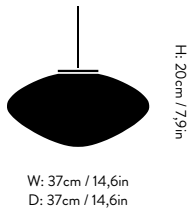

Mist ^{AP16}

All the Way to Paris 2023

Product category

Pendant

Environment

Indoor

Material

Blown opal glass shade with an aluminium cover.

Production process

Mouthblown shade with spun metal pieces.

Country of origin

PRC

Dimensions

H: 20cm / 7.9in, W: 37cm / 14.6in, D: 37cm / 14.6in

Packaging dimensions

H: 45 cm / 17.72 in, W: 45 cm / 17.72 in,
D: 30 cm 11.81 in

Colli quantity

1

Weight

2 kg

Weight incl. packaging

4.1 kg

Voltage

220-240V - 50Hz

Light source

E14 Max 40 Watt. The luminaire is compatible with bulbs of the energy classes: A++ - E
Bulb is not included. Canopy included.

Certifications

Cord length

300 cm / 118,11 in

Cleaning instructions

Clean with soft dry cloth. Always switch off electricity supply before cleaning.

→ Stock item

White

→ White

Related products

&Tradition®