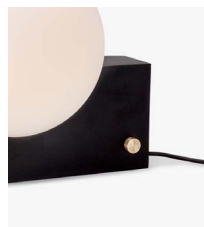

H: 24cm / 9.4in

L: 26cm / 10.2in, W: 18cm / 7in

Journey^{SHY1} Signe Hytte 2018

Product category
Table and wall lamp

Environment
Indoor

Material
Satinized opal glass, lacquered steel fabric chord

Production process
The lamp shade is made from mouth blown satinized opal glass and the base is made from laser cut and welded steel.

Dimensions
L: 26cm / 10.2in, W: 18cm / 7in, H: 24cm / 9.4in

Packaging dimensions
H: 32.5 / 12.4in, W: 33 / 12.8in, D: 26 / 10.2in

Colli quantity
2

Weight
Product: 1.6 kg / Incl. packaging: 2.7 kg

Voltage
230-240V 50HZ

Certifications
CE IP20

Dimmability
The light intensity can be controlled by the dimmer knob on the base of the lamp.

Light source & Energy efficiency class
4,8 Watt LED. This product contains a light source of energy efficiency class G. Non replaceable light bulb.

Cord length
200cm / 78.7in

Light source performance & quality
Light output: 280 lumen, CRI: >90,
Colour temperature (Kelvin): 2200-2800K,
LED life time: 50.000 hours

Cleaning instructions
Clean with soft dry cloth. Always switch off electricity supply before cleaning

→ **Stock item**
Black, Silk Grey

Related products

SH2

→ Black