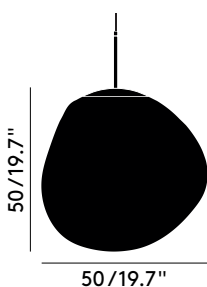

MELT PENDANT LED

Melt is evocative of molten glass, the interior of a melting glacier or images of deep space. An imperfect, organic and naturalistic light that produces a mesmerizing hot-blown glass effect. The Melt family is now available with a new custom-made Tom Dixon LED ring.

Year of Design	2014
Material	Polycarbonate
LED Spec	6W LED included. LED and driver replaceable via Tom Dixon.
Cable Spec	250cm/98.4in clear cable
Rating/Location	Dry

MELT PENDANT COPPER 50CM LED US

Code
MES03CO-PUSM1

Components
MES01CO
LEDP02COUL

MELT PENDANT SMOKE 50CM LED US

Code
MES03SM-PUSM1

Components
MES01SM
LEDP02CHUL