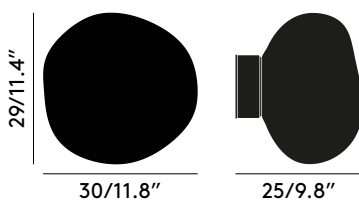

MELT MINI SURFACE LED

Melt is evocative of molten glass, the interior of a melting glacier or images of deep space. An imperfect, organic and naturalistic light that produces a mesmerizing hot-blown glass effect. The Melt family is now available with a new custom-made Tom Dixon LED ring.

MELT MINI SURFACE COPPER LED US

Code
MESS04CO-WUSM1
Components
MES04CO
LEDS01COUL

MELT MINI SURFACE SMOKE LED US

Code
MESS04SM-WUSM1
Components
MES04SM
LEDS01CHUL

Year of Design	2018
Material	Polycarbonate
LED Spec	6W LED included. LED and driver replaceable via Tom Dixon.
Rating/Location	Dry