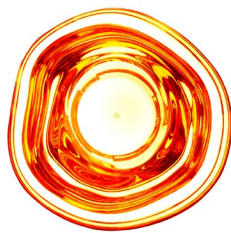

# MELT MINI SURFACE LED

OFF

ON

OFF

ON

Melt is evocative of molten glass, the interior of a melting glacier or images of deep space. An imperfect, organic and naturalistic light that produces a mesmerizing hot-blown glass effect. The Melt family is now available with a new custom-made Tom Dixon LED ring.

### MELT MINI SURFACE CHROME LED US

**Code**  
MESS04CH-WUSM1

**Components**  
MES04CH  
LEDS01CHUL

### MELT MINI SURFACE GOLD LED US

**Code**  
MESS04GO-WUSM1

**Components**  
MES04GO  
LEDS01GOUL