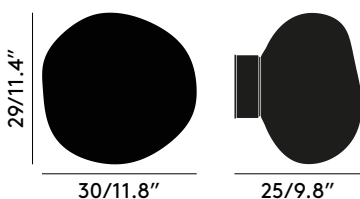

MELT MINI SURFACE LED

Melt is evocative of molten glass, the interior of a melting glacier or images of deep space. An imperfect, organic and naturalistic light that produces a mesmerizing hot-blown glass effect. The Melt family is now available with a new custom-made Tom Dixon LED ring.

Year of Design	2018
Material	Polycarbonate
LED Spec	6W LED included. LED and driver replaceable via Tom Dixon.
Rating/Location	Dry

MELT MINI SURFACE CHROME LED US

Code
MESS04CH-WUSM1

Components
MES04CH
LEDS01CHUL

MELT MINI SURFACE GOLD LED US

Code
MESS04GO-WUSM1

Components
MES04GO
LEDS01GOUL