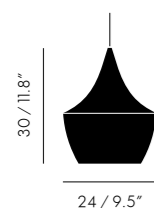

Country of Origin	India
Material/Colour	Brass (Black), Brass (Silver Plated), Brass (Gloss Powder Coated White), Brass (Brushed Finish)
Finish	Brushed Inner, Powder Coated Outer
LED Specification	Shade (Black, Grey and White), Brushed (Brass)
Lumens	Integrated LED, 100-120V, Max Wattage EU 7.5W, Non-Servicable Lamp
Driver	800, CRI 94, CCT 3000
Fitting Specification	TLDE09-C350AT-C01-BL
Cable Specification	Rose shape (Cone), Rose Colour and finish (Matt Black), Lamp Holder (Matt Black)
Dimmability	Spec (SVT 2x18AWG), Length (98in), Colour (Black Braid), IP Rating (IP20)
	Leading and trailing edge

Height 12.2in
Width 12.2in
Length 14.96in
Weight 4.41lb

Packaging for Shade (Brushed)

Height 9.45in
Width 9.45in
Length 18.9in
Weight 2.76lb

Packaging for LED Point Fitting

Height 4.72in
Width 6.3in
Length 6.3in
Weight 1.43lb