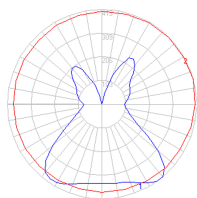

Luminaire weight

4.41 lbs / 2 kg