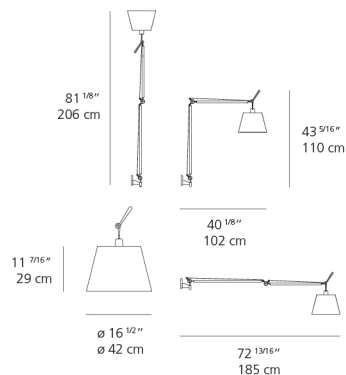

### Dimensions

### Luminaire weight

4.41 lbs / 2 kg

Red = Max Cd. Through Vertical plane

Blue = Max Cd. Through Horizontal plane