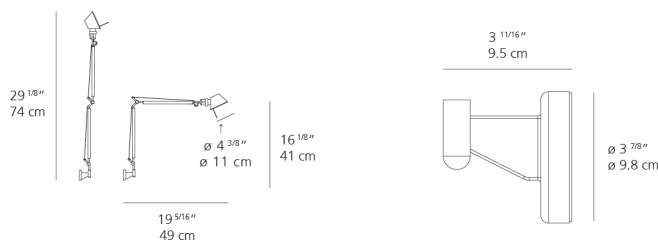

Lamp type	LED-T
Lamp	max 60W E12/G16.5
Lamp Included	No
Control type	On/Off (On Cord)
Input Voltage	120V
Power consumption	N/A
Ballast	N/A

Colors & Finishes

Aluminum

Materials

- Arms and diffuser in aluminum
- Joints and tension control knobs in polished die-cast aluminum
- Tension cables in stainless steel
- S-Bracket in polished die-cast aluminum

Features & Accessories

- Fully adjustable, articulated arm structure
- Tiltable and 360 degrees rotatable diffuser
- Provided with 10ft cord and plug

Dimensions

Packaging

2 Boxes

1 x 8-3/4" x 8-3/4" x 19-13/16" / 2.51 lbs - 22 cm x 22 cm x 50 cm / 1.14 kg

1 x 4-7/16" x 4-7/16" x 4-7/16" / .55 lbs - 11 cm x 11 cm x 11 cm / .25 kg

Light distribution

Direct

Red = Max Cd. Through Vertical plane

Blue = Max Cd. Through Horizontal plane

Luminaire weight

1.37 lbs / .62 kg