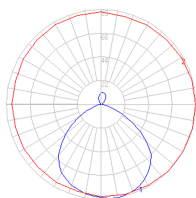

Features & Accessories

- Fully adjustable, articulated arm structure
- Tiltable and 360 degrees rotatable diffuser
- Provided with 10ft cord and plug

Dimensions

Packaging

2 Boxes

1 x 8-3/4" x 8-3/4" x 19-13/16" / 2.51 lbs - 22 cm x 22 cm x 50 cm / 1.14 kg

1 x 4-7/16" x 4-7/16" x 4-7/16" / .55 lbs - 11 cm x 11 cm x 11 cm / .25 kg

Light distribution

Direct

Red = Max Cd. Through Vertical plane

Blue = Max Cd. Through Horizontal plane

Luminaire weight

1.37 lbs / .62 kg