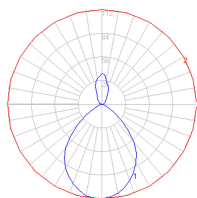

### Dimensions

### Packaging

2 Boxes

1 x 8-3/4" x 8-3/4" x 19-13/16" / 2.51 lbs - 22 cm x 22 cm x 50 cm / 1.14 kg

1 x 5-3/16" x 5-3/16" x 3-5/8" / .44 lbs - 13 cm x 13 cm x 9 cm / .2 kg

### Light distribution

Direct

Red = Max Cd. Through Vertical plane

Blue = Max Cd. Through Horizontal plane