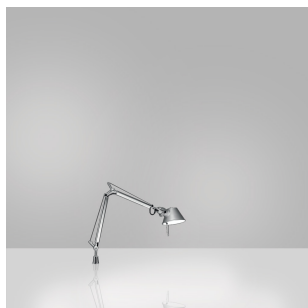

Tolomeo micro table with inset pivot - Aluminum

SPECIFICATIONS

TOL0094

Design By

Michele De Lucchi
Giancarlo Piretti

Collection

Design

Specifications

Lamp type	LED-T
Lamp	max 60W E12/G16.5
Lamp Included	No
Control type	On/Off (On Cord)
Input Voltage	120V
Power consumption	69 WW
Ballast	N/A

Colors & Finishes

Aluminum

Materials

- Arms and diffuser in aluminum
- Joints and tension control knobs in polished die-cast aluminum
- Tension cables in stainless steel
- Inset pivot in die-cast aluminum

Features & Accessories

- Fully adjustable, articulated arm structure
- Tilttable and 360 degrees rotatable diffuser