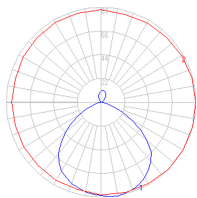

Features & Accessories

- Fully adjustable, articulated arm structure
- Tilttable and 360 degrees rotatable diffuser

Dimensions

Packaging

1 Box

1 x 8-3/8" x 8-3/8" x 21-1/8" / 5.4 lbs - 21 cm x 21 cm x 53.5 cm / 2.45 kg

Light distribution

Direct

Red = Max Cd. Through Vertical plane

Blue = Max Cd. Through Horizontal plane

Luminaire weight

3.9 lbs / 1.77 kg

Warranty

5 year Limited warranty