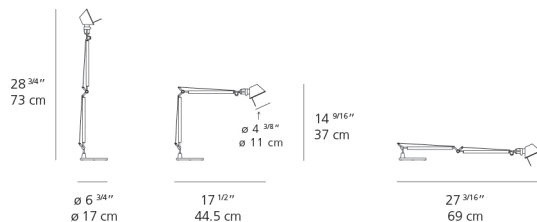

Lamp type	LED-T
Lamp	max 60W E12/G16.5
Lamp Included	No
Control type	On/Off (On Cord) / On/Off
Input Voltage	120V
Power consumption	N/A
Ballast	N/A

Colors & Finishes

Aluminum

Materials

- Arms and diffuser in aluminum
- Joints and tension control knobs in polished die-cast aluminum
- Tension cables in stainless steel
- Base in weighted steel with stamped aluminum cover

Features & Accessories

- Fully adjustable, articulated arm structure
- Tilttable and 360 degrees rotatable diffuser

Dimensions

Packaging

1 Box

1 x 8-3/8" x 8-3/8" x 21-1/8" / 5.4 lbs - 21 cm x 21 cm x 53.5 cm / 2.45 kg

Light distribution

Direct

Red = Max Cd. Through Vertical plane

Blue = Max Cd. Through Horizontal plane

Luminaire weight

3.9 lbs / 1.77 kg

Warranty

5 year Limited warranty