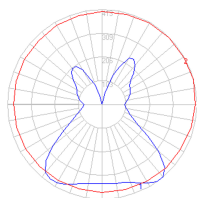

### Dimensions

### Packaging

3 Boxes

1 x 44-9/16" x 13-5/16" x 8-3/8" / 6.61 lbs - 113 cm x 33.5 cm x 21 cm / 3 kg

1 x 13-7/8" x 13-7/8" x 11-7/8" / 1.1 lbs - 35 cm x 35 cm x 30 cm / .5 kg

1 x 5-3/16" x 4-13/16" x 3-5/8" / .44 lbs - 13 cm x 12 cm x 9 cm / .2 kg

### Light distribution

Diffused

Red = Max Cd. Through Vertical plane  
Blue = Max Cd. Through Horizontal plane