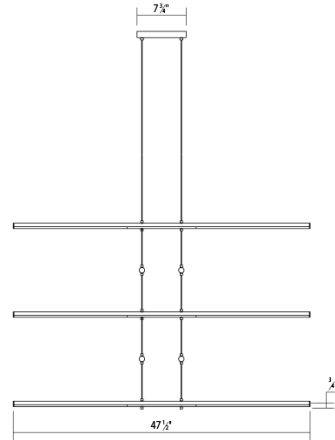

tik-tak™ Stack 5-Tier LED Pendant

2805.01

DIMENSIONS

Minimum Height	8"
Maximum Height	121.5"
Width	47.5"
Depth	47.5"
Hanging Details	10' Adjustable Cable"

ELECTRICAL SPECS

Bulb Type	Integral LED
Bulb Quantity	20
Bulb Included?	Yes
Wattage	102
Initial Lumens	11370
Input Voltage	100-277VAC
CCT	3000K
CRI	90
Power Supply Type	Driver
Power Supply Quantity	1
Power Supply Location	Remote
Dimming Type	0-10V

SHIPPING

SHADE 1

Quantity	10
Color	White
Material	Optical Acrylic
Height	0.25"
Diameter	18

AVAILABLE FINISHES

- Polished Chrome (.01)
- Satin White (.03)
- Satin Nickel (.13)
- Satin Black (.25)

GENERAL LISTINGS