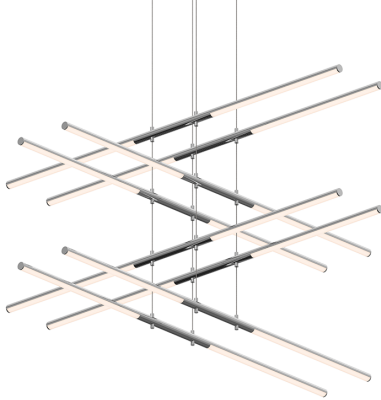

SONNEMAN
A WAY OF LIGHT

tik-tak™ Stack 4-Tier LED Pendant

2804.01

DIMENSIONS

Minimum Height	6.75"
Maximum Height	121.5"
Width	47.5"
Depth	47.5"
Hanging Details	10' Adjustable Cable"

ELECTRICAL SPECS

Bulb Type	Integral LED
Bulb Quantity	16
Bulb Included?	Yes
Wattage	82
Initial Lumens	9100
Input Voltage	100-277VAC
CCT	3000K
CRI	90
Power Supply Type	Driver
Power Supply Quantity	1
Power Supply Location	Remote
Dimming Type	0-10V

SHIPPING

SHADE 1

Quantity	8
Color	White
Material	Optical Acrylic
Height	0.25"
Diameter	18

AVAILABLE FINISHES

Polished Chrome (.01)
Satin White (.03)
Satin Nickel (.13)
Satin Black (.25)

GENERAL LISTINGS

cETL
cUL
Dry Location