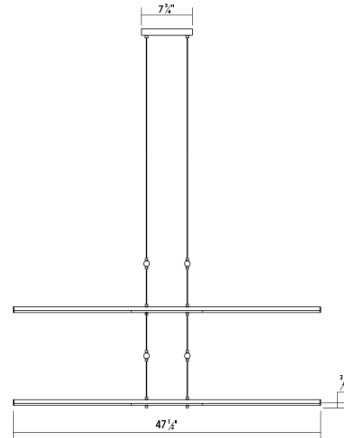

SONNEMAN
A WAY OF LIGHT

tik-tak™ Stack 4-Tier LED Pendant

2804.01

DIMENSIONS

Minimum Height	6.75"
Maximum Height	121.5"
Width	47.5"
Depth	47.5"
Hanging Details	10' Adjustable Cable"

ELECTRICAL SPECS

Bulb Type	Integral LED
Bulb Quantity	16
Bulb Included?	Yes
Wattage	82
Initial Lumens	9100
Input Voltage	100-277VAC
CCT	3000K
CRI	90
Power Supply Type	Driver
Power Supply Quantity	1
Power Supply Location	Remote
Dimming Type	0-10V

SHIPPING

SHADE 1

Quantity	8
Color	White
Material	Optical Acrylic
Height	0.25"
Diameter	18

AVAILABLE FINISHES

Polished Chrome (.01)
Satin White (.03)
Satin Nickel (.13)
Satin Black (.25)

GENERAL LISTINGS

cETL
cUL
Dry Location