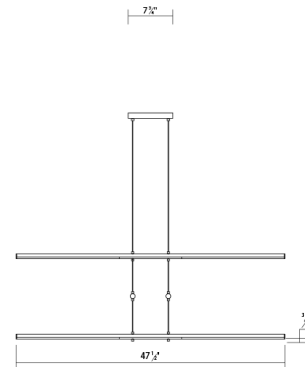

SONNEMAN
A WAY OF LIGHT

tik-tak™ Stack 3-Tier LED Pendant

2803.01

DIMENSIONS

Minimum Height	5.5"
Maximum Height	121.5"
Width	47.5"
Depth	47.5"
Hanging Details	10' Adjustable Cable"

ELECTRICAL SPECS

Bulb Type	Integral LED
Bulb Quantity	12
Bulb Included?	Yes
Wattage	61
Initial Lumens	6820
Input Voltage	100-277VAC
CCT	3000K
CRI	90
Power Supply Type	Driver
Power Supply Quantity	1
Power Supply Location	Remote
Dimming Type	0-10V

SHIPPING

SHADE 1

Quantity	6
Color	White
Material	Optical Acrylic
Height	0.25"
Diameter	18

AVAILABLE FINISHES

Polished Chrome (.01)
Satin White (.03)
Satin Nickel (.13)
Satin Black (.25)

GENERAL LISTINGS

cETL
cUL
Dry Location