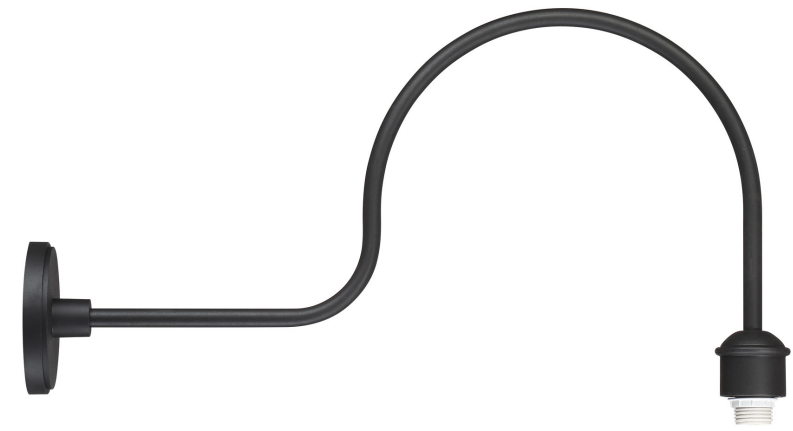

Item # 7973-30B-66	UPC Code: 747396112077
Product Family Name: RLM	Finish: Sand Black
Category:	Category Type: Accessory
Certification 3057374	
Patents:	
Notes:	

Image File Name: 7973-30B-66.jpg

MEASUREMENTS

Width: 6	Length: 30	Height: 15.75	Extension: 30
Height Adjustable: No	Min Overall Height:	Max Overall Height:	Slope: No
Wire Length: 7 INCH	Chain Length:	Safety Cable Included: No	Net Weight: 3.68
Canopy Width:	Canopy Height:	Canopy Length:	Center to Bottom: 3.0
Backplate Width: 6.75	Backplate Height: 6.0	Center to Top: 12.75	

No. of Bulbs: 0	Light Type: A-19			
Max Bulb Wattage: 100	Socket: E26			
Dimmable: Yes	Ballast:	Rated Life Hours:	Photocell Included: No	Bulb/LED Included:
Bulb/LED Included:	Color Temp.:	CRI:	Initial Lumens:	Delivered Lumens: