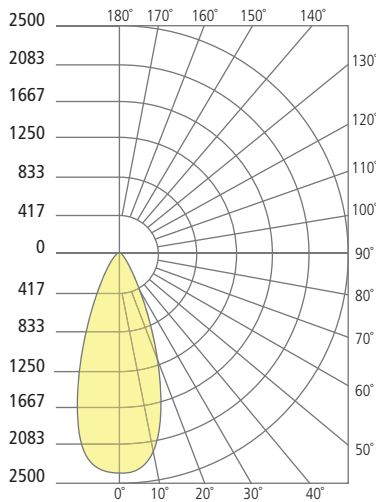

*N, W = DOWNLIGHT ONLY (DO); NN, WW, NW = UP AND DOWNLIGHT ONLY (UD)

TEGEL 18 WALL SCONCE

Tegel 18

PHOTOMETRICS*

*For latest photometrics, please visit www.techlighting.com/OUTDOOR

TEGEL 18 UP/DOWN

Total Lumen Output: 2419
 Total Power: 29.9
 Luminaire Efficacy: 80.6
 Color Temp: 3000K
 CRI: 80+
 BUG Rating: B1-U5-G0

TEGEL 18 DOWN

Total Lumen Output: 1212
 Total Power: 15.6
 Luminaire Efficacy: 77.7
 Color Temp: 3000K
 CRI: 80+
 BUG Rating: B1-U0-G0

Up-downlight

Downlight

PROJECT INFO

FIXTURE TYPE & QUANTITY

JOB NAME & INFO