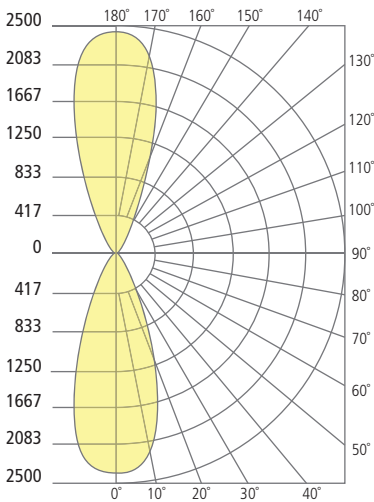

* Visit techlighting.com for specific warranty limitations and details.

TEGEL 18
shown in charcoal

TEGEL 18
shown in bronze

TEGEL 18
shown in black

ORDERING INFORMATION

PRODUCT	CRI/CCT	LENGTH	BEAM SPREAD*	LENS	FINISH	FUNCTION	VOLTAGE	OPTIONS
7000WTEG	827 80 CRI, 2700K	18 18"	N 10° NARROW	C CLEAR	B BLACK	DO DOWNLIGHT ONLY	UNV 120V-277V	NONE
	830 80 CRI, 3000K		W 36° WIDE		Z BRONZE	UD UPLIGHT / DOWNLIGHT		PC BUTTON PHOTOCONTROL
	840 80 CRI, 4000K		NN 10° UP AND DOWN		H CHARCOAL	SP SURGE PROTECTION		
			WW 36° UP AND DOWN			PCSP BUTTON PHOTOCONTROL & SURGE PROTECTION		
			NW 10° AND 36°					

*N, W = DOWNLIGHT ONLY (DO); NN, WW, NW = UP AND DOWNLIGHT ONLY (UD)

TEGEL 18 WALL SCONCE

Tegel 18

PHOTOMETRICS*

*For latest photometrics, please visit www.techlighting.com/OUTDOOR

TEGEL 18 UP/DOWN

Total Lumen Output: 2419
 Total Power: 29.9
 Luminaire Efficacy: 80.6
 Color Temp: 3000K
 CRI: 80+
 BUG Rating: B1-U5-G0

TEGEL 18 DOWN

Total Lumen Output: 1212
 Total Power: 15.6
 Luminaire Efficacy: 77.7
 Color Temp: 3000K
 CRI: 80+
 BUG Rating: B1-U0-G0

Up-downlight

Downlight

PROJECT INFO

FIXTURE TYPE & QUANTITY

JOB NAME & INFO