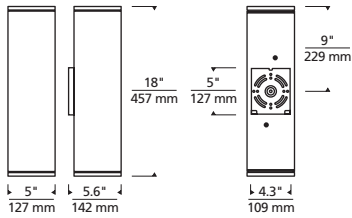

* Visit techlighting.com for specific warranty limitations and details.

TEGEL 18
shown in charcoal

TEGEL 18
shown in bronze

TEGEL 18
shown in black

ORDERING INFORMATION

PRODUCT	CRI/CCT	LENGTH	BEAM SPREAD*	LENS	FINISH	FUNCTION	VOLTAGE	OPTIONS
7000WTEG	827 80 CRI, 2700K	18 18"	N 10° NARROW	C CLEAR	B BLACK	DO DOWNLIGHT ONLY	UNV 120V-277V	NONE
	830 80 CRI, 3000K		W 36° WIDE		Z BRONZE	UD UPLIGHT / DOWNLIGHT		PC BUTTON PHOTOCONTROL
	840 80 CRI, 4000K		NN 10° UP AND DOWN		H CHARCOAL	SP SURGE PROTECTION		
			WW 36° UP AND DOWN			PCSP BUTTON PHOTOCONTROL & SURGE PROTECTION		
			NW 10° AND 36°					

*N, W = DOWNLIGHT ONLY (DO); NN, WW, NW = UP AND DOWNLIGHT ONLY (UD)

TEGEL 18 WALL SCONCE

Tegel 18

PHOTOMETRICS*

*For latest photometrics, please visit www.techlighting.com/OUTDOOR

TEGEL 18 UP/DOWN

Total Lumen Output: 2419
 Total Power: 29.9
 Luminaire Efficacy: 80.6
 Color Temp: 3000K
 CRI: 80+
 BUG Rating: B1-U5-G0