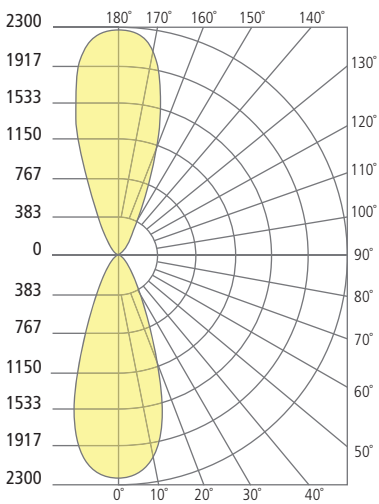

*N, W = DOWNLIGHT ONLY (DO); NN, WW, NW = UP AND DOWNLIGHT ONLY (UD)

TEGEL 12 WALL SCONCE

Tegel 12

PHOTOMETRICS*

*For latest photometrics, please visit www.techlighting.com/OUTDOOR

TEGEL 12 UP/DOWN

Total Lumen Output:	2346
Total Power:	29.2
Luminaire Efficacy:	80.2
Color Temp:	3000K
CRI:	80+
BUG Rating:	B1-U5-G0

TEGEL 12 DOWN

Total Lumen Output:	1212
Total Power:	15.6
Luminaire Efficacy:	77.7
Color Temp:	3000K
CRI:	80+
BUG Rating:	B1-U0-G0

PROJECT INFO

FIXTURE TYPE & QUANTITY

JOB NAME & INFO

NOTES

© 2020 Tech Lighting, L.L.C. All rights reserved. The "Tech Lighting" graphic is a registered trademark. Tech Lighting reserves the right to change specifications for product improvements without notification.