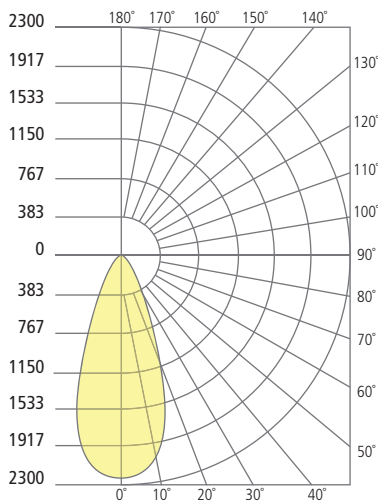

*N, W = DOWNLIGHT ONLY (DO); NN, WW, NW = UP AND DOWNLIGHT ONLY (UD)

TEGEL 12 WALL SCONCE

Tegel 12

PHOTOMETRICS*

*For latest photometrics, please visit www.techlighting.com/OUTDOOR

TEGEL 12 UP/DOWN

Total Lumen Output:	2346
Total Power:	29.2
Luminaire Efficacy:	80.2
Color Temp:	3000K
CRI:	80+
BUG Rating:	B1-U5-G0

TEGEL 12 DOWN

Total Lumen Output:	1212
Total Power:	15.6
Luminaire Efficacy:	77.7
Color Temp:	3000K
CRI:	80+
BUG Rating:	B1-U0-G0

PROJECT INFO

FIXTURE TYPE & QUANTITY

JOB NAME & INFO

NOTES

© 2020 Tech Lighting, L.L.C. All rights reserved. The "Tech Lighting" graphic is a registered trademark. Tech Lighting reserves the right to change specifications for product improvements without notification.