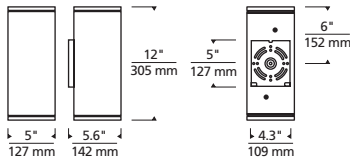

* Visit techlighting.com for specific warranty limitations and details.

TEGEL 12
shown in gray

TEGEL 12
shown in charcoal

TEGEL 12
shown in bronze

TEGEL 12
shown in black

ORDERING INFORMATION

PRODUCT	CRI/CCT	LENGTH	BEAM SPREAD*	LENS	FINISH	FUNCTION	VOLTAGE	OPTIONS
7000WTEG	827 80 CRI, 2700K	12 12"	N 10° NARROW	C CLEAR	B BLACK	DO DOWNLIGHT ONLY	UNV 120V-277V	NONE
	830 80 CRI, 3000K		W 36° WIDE		Z BRONZE	UD UPLIGHT / DOWNLIGHT		PC BUTTON PHOTOCONTROL
	840 80 CRI, 4000K		NN 10° UP AND DOWN		H CHARCOAL	SP SURGE PROTECTION		
			WW 36° UP AND DOWN		Y GRAY			PCSP BUTTON PHOTOCONTROL & SURGE PROTECTION
			NW 10° AND 36°					

*N, W = DOWNLIGHT ONLY (DO); NN, WW, NW = UP AND DOWNLIGHT ONLY (UD)

TEGEL 12 WALL SCONCE

Tegel 12

PHOTOMETRICS*

*For latest photometrics, please visit www.techlighting.com/OUTDOOR

TEGEL 12 UP/DOWN

Total Lumen Output:	2346
Total Power:	29.2
Luminaire Efficacy:	80.2
Color Temp:	3000K
CRI:	80+
BUG Rating:	B1-U5-G0