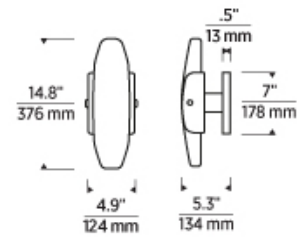

ORDERING INFORMATION

700WSWYT LENGTH (A)	FINISH	LAMP
15 1/2"	BR PLATED BRASS	-LED927 INTEGRATED LED 90 CRI 2700K 120V -LED927-277 INTEGRATED LED 90 CRI 2700K 277V

700WSWYT _____

JOB NAME _____

NOTES _____

WYTHE MEDIUM WALL SCONCE

SPECIFICATIONS

HARDWARE MATERIAL	Metal
SHADE MATERIAL	Glass
NET WEIGHT	11 lbs
HEIGHT	14.8in
WIDTH	5.3in
LENGTH	4.9in
MIN. EXTENSION FROM WALL	5.3in
UP LIGHT / DOWN LIGHT / BOTH?	
WET LISTED	
DAMP LISTED	Yes
DRY LISTED	
UP / DOWN	
HORIZONTAL / VERTICAL	
WALL / CEILING MOUNT	
GENERAL LISTING	ETL Listed
ADA COMPLIANT	
INCLUDES	