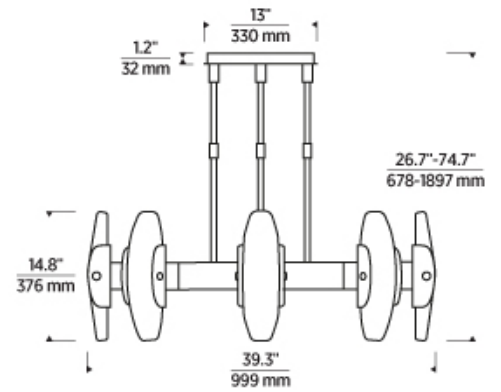

## ORDERING INFORMATION

700WYT	SHAPE OR SIZE	FINISH	LAMP
	8 8 LIGHT	BR PLATED BRASS	-LED927 INTEGRATED LED 90 CRI 2700K 120V -LED927-277 INTEGRATED LED 90 CRI 2700K 277V

700WYT \_\_\_\_\_

JOB NAME \_\_\_\_\_

## SPECIFICATIONS

HARDWARE MATERIAL	Metal
SHADE MATERIAL	Glass
NET WEIGHT	220 lbs
HEIGHT	14.8in
WIDTH	39.3in
LENGTH	39.3in
UP LIGHT / DOWN LIGHT / BOTH?	
WET LISTED	
DAMP LISTED	Yes
DRY LISTED	
MIN. HANGING HEIGHT	26.7in
MAX HANGING HEIGHT	74.7in
TOTAL CORD LENGTH	
TOTAL STEM LENGTH	Up to 240in
STEM QTY	24
SLOPED CEILING ADAPTABLE?	No
GENERAL LISTING	ETL Listed
INCLUDES	