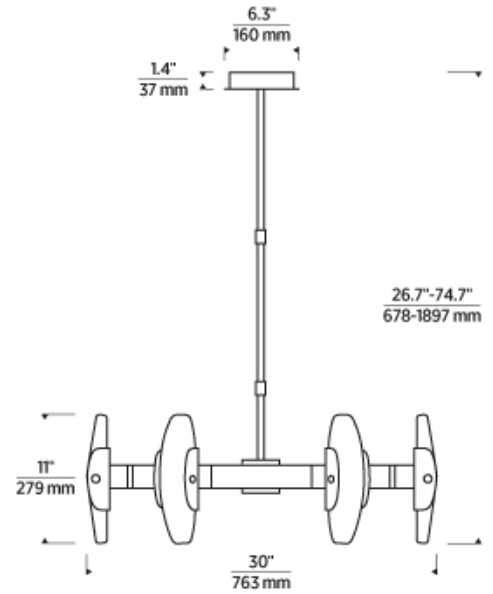

## ORDERING INFORMATION

700WYT	SHAPE OR SIZE	FINISH	LAMP
	6M 6-LIGHT	BR PLATED BRASS	-LED927 INTEGRATED LED 90 CRI 2700K 120V
			-LED927-277 INTEGRATED LED 90 CRI 2700K 277V

700WYT \_\_\_\_\_

JOB NAME \_\_\_\_\_

## SPECIFICATIONS

HARDWARE MATERIAL	Metal
SHADE MATERIAL	Glass
NET WEIGHT	44 lbs
HEIGHT	11in
WIDTH	30in
LENGTH	30in
UP LIGHT / DOWN LIGHT / BOTH?	
WET LISTED	
DAMP LISTED	Yes
DRY LISTED	
MIN. HANGING HEIGHT	26.7in
MAX HANGING HEIGHT	74.7in
TOTAL CORD LENGTH	
TOTAL STEM LENGTH	Up to 60in
STEM QTY	6
SLOPED CEILING ADAPTABLE?	No
GENERAL LISTING	ETL Listed
INCLUDES	