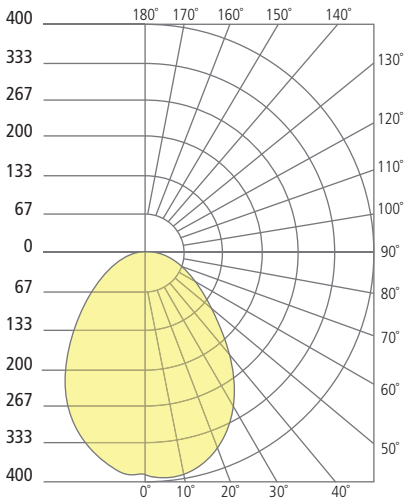

* Visit techlighting.com for specific warranty limitations and details.

TAAG 6
shown in bronze

TAAG 6
shown in charcoal

ORDERING INFORMATION

PRODUCT	CRI/CCT	LENGTH	LENS	FINISH	VOLTAGE	DISTRIBUTION	OPTIONS
7000WTAG	830 80 CRI, 3000K 840 80 CRI, 4000K	6 6"	D DIFFUSE	Z BRONZE H CHARCOAL	UNV 120V-277V	S SYMMETRIC	NONE PC BUTTON PHOTOCONTROL LF IN-LINE FUSE SP SURGE PROTECTION PCLF BUTTON PHOTOCONTROL & IN-LINE FUSE PCSP BUTTON PHOTOCONTROL & SURGE PROTECTION LFSP IN-LINE FUSE & SURGE PROTECTION PCLFSP BUTTON PHOTOCONTROL, IN-LINE FUSE & SURGE PROTECTION

TAAG 6 WALL

Taag 6

PHOTOMETRICS*

*For latest photometrics, please visit www.techlighting.com/OUTDOOR

TAAG 6

Total Lumen Output:	625.2
Total Power:	10.2
Luminaire Efficacy:	61
Color Temp:	4000K
CRI:	80+
BUG Rating:	B1-U1-G0