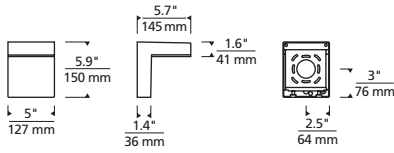

TAAG 6 WALL

Taag 6

PHOTOMETRICS*

*For latest photometrics, please visit www.techlighting.com/OUTDOOR

TAAG 6

Total Lumen Output:	625.2
Total Power:	10.2
Luminaire Efficacy:	61
Color Temp:	4000K
CRI:	80+
BUG Rating:	B1-U1-G0