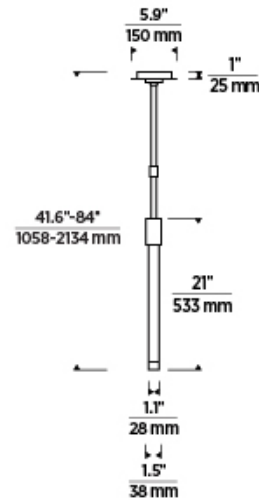

## ORDERING INFORMATION

| 700TDPHB | LENGTH (A) | FINISH           | LAMP   |
|----------|------------|------------------|--|
|          | 21 21"     | NB NATURAL BRASS | -LED927 INTEGRATED LED 90 CRI 2700K 120V<br>-LED927-277 INTEGRATED LED 90 CRI 2700K 277V |

## SPECIFICATIONS

|                               |             |
|-------------------------------|-------------|
| HARDWARE MATERIAL             | Metal       |
| SHADE MATERIAL                | Glass       |
| NET WEIGHT                    | 7 lbs       |
| HEIGHT                        | 21in        |
| WIDTH                         | 1.1in       |
| LENGTH                        | 1.1in       |
| UP LIGHT / DOWN LIGHT / BOTH? |             |
| WET LISTED                    |             |
| DAMP LISTED                   | Yes         |
| DRY LISTED                    |             |
| MIN. HANGING HEIGHT           | 41.6in      |
| MAX HANGING HEIGHT            | 84in        |
| TOTAL CORD LENGTH             |             |
| TOTAL STEM LENGTH             | Up to 60in  |
| STEM QTY                      | 6           |
| SLOPED CEILING ADAPTABLE?     | Yes 30° Max |
| GENERAL LISTING               | ETL Listed  |
| INCLUDES                      |             |