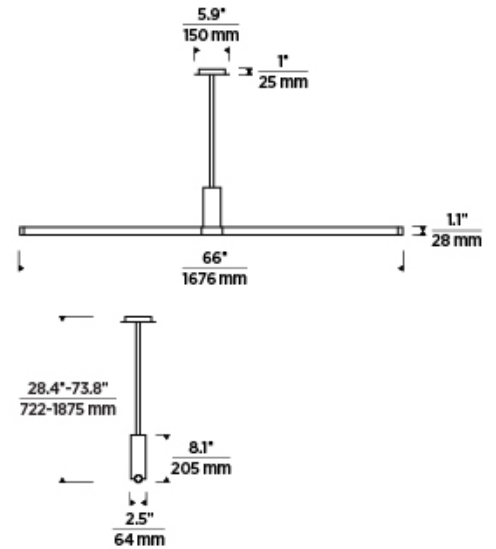

PRODUCT FEATURES

- Laser etched tubing to diffuse light surrounded by clear borosilicate glass
- Provides up and down light
- Includes (2) 6" and (4) 12" rigid stems in coordinating finish.
- Fully dimmable integrated LED lamp
- Protected by a 5-year warranty. Please visit the "About Us" Page on techlighting.com for more for warranty details

LAMPING

Includes 15 watt, 585 total delivered lumens, 90 CRI 2700K LED modules. Dimmable with most LED compatible ELV, TRIAC and 0-10V dimmers. Ships with 4-12" and 2-6" rigid stems. 120V-277V. Can be installed on a sloped ceiling up to 30°.

Natural Brass

Natural Brass

ORDERING INFORMATION

700LSPHB	LENGTH (A)	FINISH	LAMP
	68 68"	NB NATURAL BRASS	-LED927 INTEGRATED LED 90 CRI 2700K 120V-277V UNV

700LSPHB _____

JOB NAME _____

NOTES _____

PHOBOS LARGE LINEAR

SPECIFICATIONS

HARDWARE MATERIAL	Metal
SHADE MATERIAL	Glass
NET WEIGHT	8 lbs
HEIGHT	1.1in
WIDTH	2.5in
LENGTH	66in
UP LIGHT / DOWN LIGHT / BOTH?	
WET LISTED	
DAMP LISTED	Yes
DRY LISTED	
MIN. HANGING HEIGHT	28.4in
MAX HANGING HEIGHT	73.8in
TOTAL CORD LENGTH	
TOTAL STEM LENGTH	Up to 60in
STEM QTY	6
SLOPED CEILING ADAPTABLE?	Yes 30° Max
GENERAL LISTING	ETL Listed
INCLUDES	