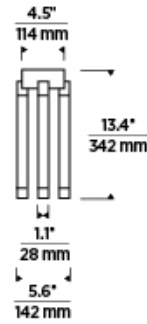

## ORDERING INFORMATION

700FMPHB	LENGTH (A)	FINISH	LAMP
	6 6"	NB NATURAL BRASS	-LED927 INTEGRATED LED 90 CRI 2700K 120V -LED927-277 INTEGRATED LED 90 CRI 2700K 277V

700FMPHB \_\_\_\_\_

JOB NAME \_\_\_\_\_

## SPECIFICATIONS

HARDWARE MATERIAL	Metal
SHADE MATERIAL	Glass
NET WEIGHT	5 lbs
HEIGHT	13.4in
WIDTH	5.6in
LENGTH	5.6in
UP LIGHT / DOWN LIGHT / BOTH?	
WET LISTED	
DAMP LISTED	Yes
DRY LISTED	
WALL / CEILING MOUNT	
GENERAL LISTING	ETL Listed
INCLUDES	