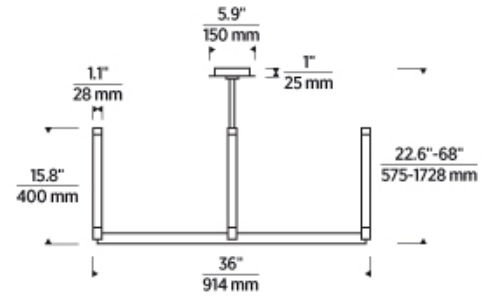

## ORDERING INFORMATION

700PHB	LENGTH (A)	FINISH	LAMP
	36 36"	NB NATURAL BRASS	-LED927 INTEGRATED LED 90 CRI 2700K 120V -LED927-277 INTEGRATED LED 90 CRI 2700K 277V

700PHB \_\_\_\_\_  
JOB NAME \_\_\_\_\_  
NOTES \_\_\_\_\_  
\_\_\_\_\_

## SPECIFICATIONS

HARDWARE MATERIAL	Metal
SHADE MATERIAL	Glass
NET WEIGHT	18 lbs
HEIGHT	15.8in
WIDTH	36in
LENGTH	36in
UP LIGHT / DOWN LIGHT / BOTH?	
WET LISTED	
DAMP LISTED	Yes
DRY LISTED	
MIN. HANGING HEIGHT	22.6in
MAX HANGING HEIGHT	68in
TOTAL CORD LENGTH	
TOTAL STEM LENGTH	Up to 60in
STEM QTY	6
SLOPED CEILING ADAPTABLE?	Yes 30° Max
GENERAL LISTING	ETL Listed
INCLUDES	