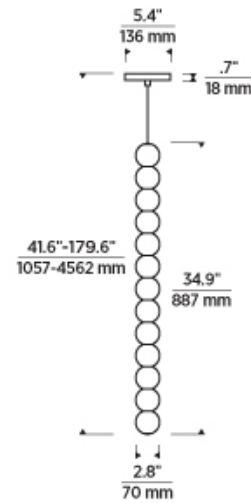

LAMPING

Includes 19.6 watts, 1211 total delivered lumens, 90 CRI 2700K LED modules. Dimmable with most LED compatible ELV and TRIAC dimmers. Ships with 12 feet of field-cuttable matte black cord. 120V-277V

Nightshade Black

ORDERING INFORMATION

700TDOB	SHAPE OR SIZE	FINISH	LAMP
	13 13-LIGHT	NB NATURAL BRASS B NIGHTSHADE BLACK N POLISHED NICKEL	-LED927 INTEGRATED LED 90 CRI 2700K 120V-277V UNV

700TDOB _____

JOB NAME _____

NOTES _____

ORBET 13-LIGHT PENDANT

SPECIFICATIONS

PRIMARY MATERIAL	Steel Or Brass
SHADE MATERIAL	Glass
NET WEIGHT	5 lbs
HEIGHT	34.9in
WIDTH	2.8in
LENGTH	2.8in
UP LIGHT / DOWN LIGHT / BOTH?	
WET LISTED	
DAMP LISTED	Yes
DRY LISTED	
MIN. HANGING HEIGHT	41.6in
MAX HANGING HEIGHT	179.6in
TOTAL CORD LENGTH	144in
TOTAL STEM LENGTH	
STEM QTY	
SLOPED CEILING ADAPTABLE?	Yes 45° Max
GENERAL LISTING	ETL Listed
INCLUDES	