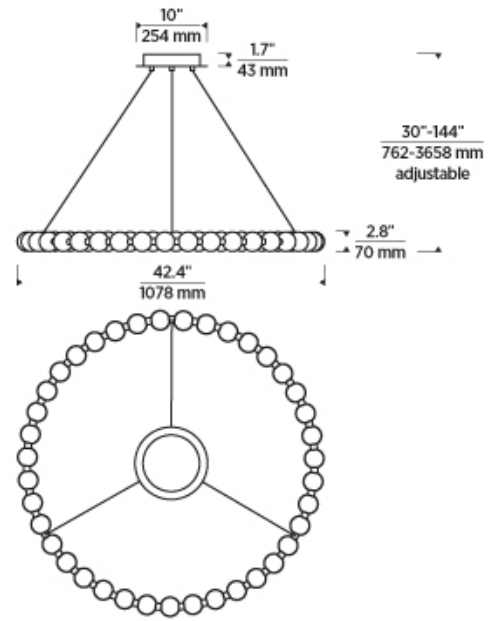

## ORDERING INFORMATION

700OBT	LENGTH (A)	FINISH	LAMP
	42 42"	NB NATURAL BRASS B NIGHTSHADE BLACK N POLISHED NICKEL	-LED927 INTEGRATED LED 90 CRI 2700K 120V-277V UNV

700OBT \_\_\_\_\_

JOB NAME \_\_\_\_\_

## SPECIFICATIONS

PRIMARY MATERIAL	Steel Or Brass
SHADE MATERIAL	Glass
NET WEIGHT	25.5 lbs
HEIGHT	2.8in
WIDTH	42.4in
LENGTH	42.4in
UP LIGHT / DOWN LIGHT / BOTH?	
WET LISTED	
DAMP LISTED	Yes
DRY LISTED	
MIN. HANGING HEIGHT	30in
MAX HANGING HEIGHT	144in
TOTAL CORD LENGTH	144in
TOTAL STEM LENGTH	
STEM QTY	
SLOPED CEILING ADAPTABLE?	Yes 45° Max
GENERAL LISTING	ETL Listed
INCLUDES	