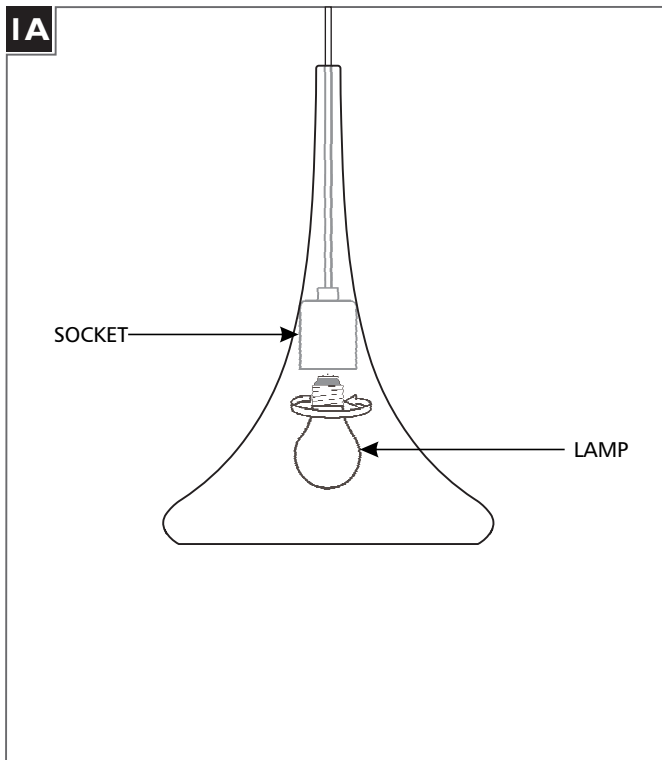

Noema Pendant

700TDNOE

1.0

GENERAL PRODUCT INFORMATION:

This product is suitable for damp locations.

Incandescent version may be dimmed with a standard incandescent dimmer. LED version may be dimmed with a LED dimmer. Consult lamp manufacturer for additional information.

Install the Lamp

CAUTION: To reduce the risk of a burn or electric shock during re-lamping, disconnect the power to the fixture.

Refer to fixture marking for lamp information.

- 1** Screw the lamp into the socket.