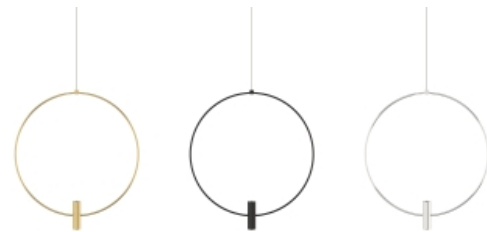

Nightshade Black

Natural Brass

Nightshade Black

Satin Nickel

ORDERING INFORMATION

700	SYSTEM	LAY	SHAPE OR SIZE	FINISH	LAMP
	FJ FREEJACK		18 18" MEDIUM	NB NATURAL BRASS	-LED930 INTEGRATED LED 90 CRI 3000K 12V
	MP MONOPOINT			B NIGHTSHADE BLACK	
	MO MONORAIL			S SATIN NICKEL	

Note. Note. MP includes 4" Round Flush Canopy. Nightshade Black not available in MO.

700 _____ LAY _____

JOB NAME _____

NOTES _____