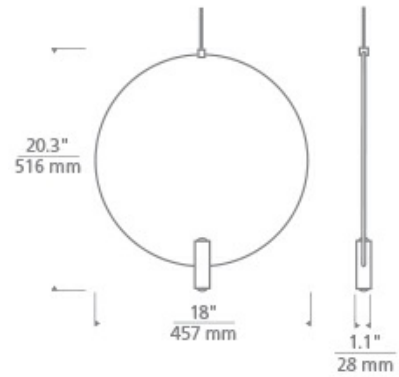

## SPECIFICATIONS

HARDWARE MATERIAL	Metal
SHADE MATERIAL	Aluminum
NET WEIGHT	2.5 lbs
HEIGHT	20.3in
WIDTH	1.1in
LENGTH	18in
UP LIGHT / DOWN LIGHT / BOTH?	
WET LISTED	
DAMP LISTED	
DRY LISTED	Yes
MIN. HANGING HEIGHT	26.2in
MAX HANGING HEIGHT	92.2in
SLOPED CEILING ADAPTABLE?	Yes 45° Max
GENERAL LISTING	ETL Listed
INCLUDES	