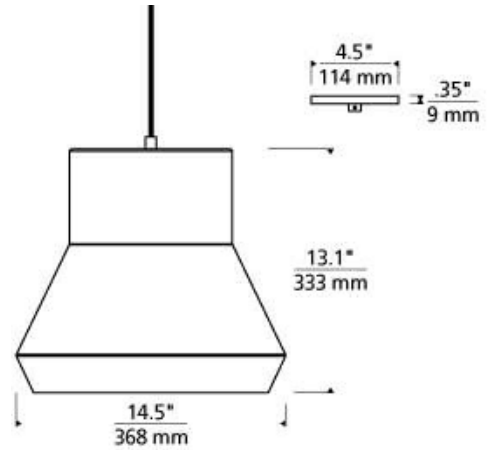

## SPECIFICATIONS

HARDWARE MATERIAL	Metal
SHADE MATERIAL	
NET WEIGHT	7 lbs
HEIGHT	13.1in
WIDTH	14.5in
LENGTH	14.5in
UP LIGHT / DOWN LIGHT / BOTH?	
WET LISTED	
DAMP LISTED	Yes
DRY LISTED	
MIN. HANGING HEIGHT	20in
MAX HANGING HEIGHT	157in
TOTAL CORD LENGTH	144in
TOTAL STEM LENGTH	
STEM QTY	
SLOPED CEILING ADAPTABLE?	Yes 45° Max
GENERAL LISTING	ETL Listed
INCLUDES	