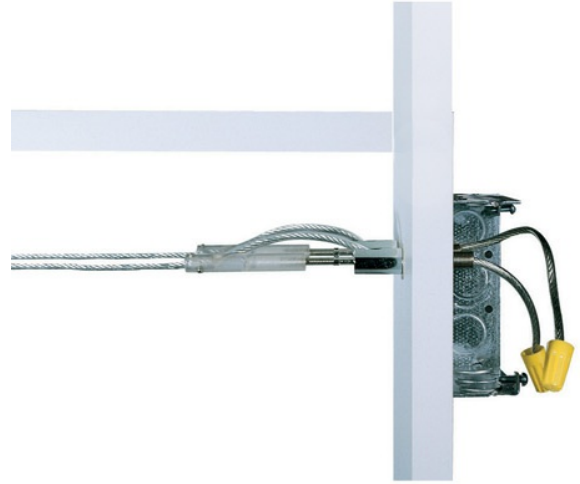

PRODUCT FEATURES

LAMPING

Pair of insulated slimline turnbuckles with power feed capability.

Kable Lite Power Feed Turnbuckles

Kable Lite Power Feed Turnbuckles

ORDERING INFORMATION

700PRC14 FINISH

S SATIN NICKEL

700PRC14 _____

JOB NAME _____

NOTES _____

SPECIFICATIONS

HARDWARE MATERIAL	
SHADE MATERIAL	
NET WEIGHT	0.4 lbs
HEIGHT	5.5in
WIDTH	1.8in
LENGTH	1.8in
WET LISTED	
DAMP LISTED	
DRY LISTED	
GENERAL LISTING	ETL Listed
INCLUDES	