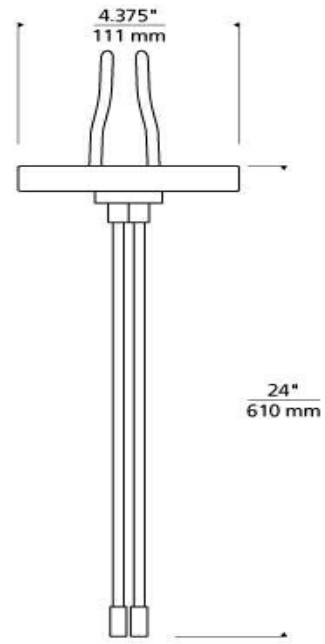

KABLE LITE 4" ROUND POWER FEED CANOPY SINGLE-FEED

PRODUCT FEATURES

LAMPING

It can be used anywhere in the run. It brings power to the Kable Lite run from a remote single-feed transformer (sold separately). The low-voltage leads from the remote transformer are connected to the canopy leads inside a standard junction box. The two leads from the canopy are 24" long and can be cut and bent in the field. To drop the Kable Lite system farther down from the ceiling, add a pair of hardwire feeds (sold separately).

Kable Lite 4" Round Power Feed Canopy Single-Feed

Kable Lite 4" Round Power Feed Canopy Single-Feed

ORDERING INFORMATION

700KP4C24 SHAPE OR SIZE	LENGTH (A)	FINISH
4" ROUND	24"	C CHROME S SATIN NICKEL

700KP4C24 _____

JOB NAME _____

NOTES _____

KABLE LITE 4" ROUND POWER FEED CANOPY SINGLE-FEED

SPECIFICATIONS

HARDWARE MATERIAL	
SHADE MATERIAL	
NET WEIGHT	0.7 lbs
HEIGHT	24in
WIDTH	2.5in
LENGTH	3.6in
WET LISTED	
DAMP LISTED	
DRY LISTED	
GENERAL LISTING	ETL Listed
INCLUDES	