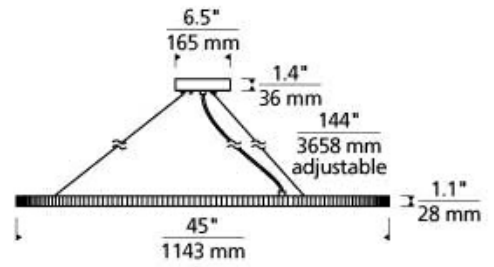

INTERLACE 45 SUSPENSION

PRODUCT FEATURES

- Hundreds of hand-strung strands of stainless steel cable create an intricate, interwoven pattern
- Integrated LEDs shine inward from the 45" diameter ring, the reflecting off of interwoven cables
- Includes 12 feet of field-cutttable aircraft cable to match finish selection
- At 45" diameter, the Interlace is great on its own or hung in multiples in your foyer, dining room and living room
- Protected by a 5-year warranty with integrated LED

NOTES _____

INTERLACE 45 SUSPENSION

SPECIFICATIONS

HARDWARE MATERIAL	
SHADE MATERIAL	
NET WEIGHT	12 lbs
HEIGHT	1.1in
WIDTH	45in
LENGTH	45in
UP LIGHT / DOWN LIGHT / BOTH?	
WET LISTED	
DAMP LISTED	Yes
DRY LISTED	
MIN. HANGING HEIGHT	14.5in
MAX HANGING HEIGHT	146.2in
TOTAL CORD LENGTH	144in
TOTAL STEM LENGTH	
STEM QTY	
SLOPED CEILING ADAPTABLE?	Yes 45° Max
GENERAL LISTING	ETL Listed
INCLUDES	