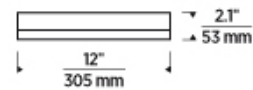

## SPECIFICATIONS

PRIMARY MATERIAL	Metal
SHADE MATERIAL	Glass
NET WEIGHT	6 lbs
HEIGHT	2.1in
WIDTH	12in
LENGTH	12in
UP LIGHT / DOWN LIGHT / BOTH?	
WET LISTED	
DAMP LISTED	
DRY LISTED	
WALL / CEILING MOUNT	
GENERAL LISTING	ETL Listed
INCLUDES	