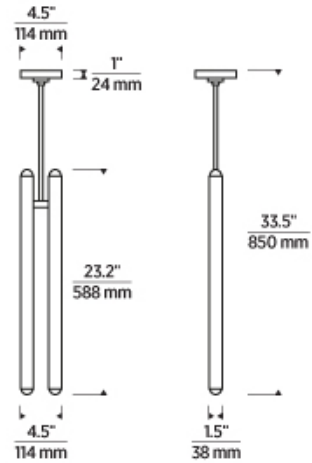

Natural Brass (Lit)

LAMPING

Includes 25 watt, 1170 total delivered lumens, 90 CRI 2700K LED modules. Dimmable with most LED compatible ELV and TRIAC dimmers. 277V dimmable with 0-10V dimmers. Ships with 4-12" and 2-6" rigid stems. 120V or 277V. Can be installed on a sloped ceiling up to 30°. Up and downlight.

700TDEBL2 _____

JOB NAME _____

NOTES _____

EBELL 2 LIGHT PENDANT

SPECIFICATIONS

HARDWARE MATERIAL	Metal
SHADE MATERIAL	Crystal
NET WEIGHT	7 lbs
HEIGHT	23.5in
WIDTH	1.5in
LENGTH	4.5in
UP LIGHT / DOWN LIGHT / BOTH?	
WET LISTED	
DAMP LISTED	Yes
DRY LISTED	
MIN. HANGING HEIGHT	27.4in
MAX HANGING HEIGHT	81.4in
TOTAL CORD LENGTH	
TOTAL STEM LENGTH	Up to 60in
STEM QTY	6
SLOPED CEILING ADAPTABLE?	Yes 30° Max
GENERAL LISTING	ETL Listed
INCLUDES	