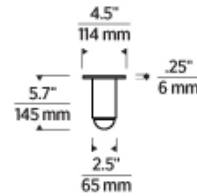

## ORDERING INFORMATION

700FMEBL	LENGTH (A)	FINISH	LAMP
	6 6"	N ANTIQUE NICKEL Z DARK BRONZE NB NATURAL BRASS	-LED927 INTEGRATED LED 90 CRI 2700K 120V-277V UNV

700FMEBL \_\_\_\_\_

JOB NAME \_\_\_\_\_

NOTES \_\_\_\_\_

## SPECIFICATIONS

HARDWARE MATERIAL	Metal
SHADE MATERIAL	Crystal
NET WEIGHT	1.5 lbs
HEIGHT	5.7in
WIDTH	4.5in
LENGTH	4.5in
UP LIGHT / DOWN LIGHT / BOTH?	
WET LISTED	
DAMP LISTED	Yes
DRY LISTED	
WALL / CEILING MOUNT	
GENERAL LISTING	ETL Listed
INCLUDES	