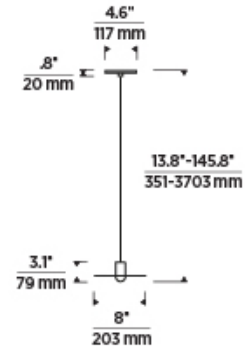

## ORDERING INFORMATION

700TRSPEVS SHAPE OR SIZE	FINISH	LAMP
1R 1 LIGHT	NB NATURAL BRASS B NIGHTSHADE BLACK	-LED930 INTEGRATED LED 90 CRI 3000K 120V-277V UNV

700TRSPEVS \_\_\_\_\_

JOB NAME \_\_\_\_\_

NOTES \_\_\_\_\_

## SPECIFICATIONS

PRIMARY MATERIAL	Aluminum or Brass
SHADE MATERIAL	Acrylic
NET WEIGHT	3.5 lbs
HEIGHT	3.1in
WIDTH	8in
LENGTH	8in
UP LIGHT / DOWN LIGHT / BOTH?	
WET LISTED	
DAMP LISTED	Yes
DRY LISTED	
MIN. HANGING HEIGHT	13.8in
MAX HANGING HEIGHT	145.8in
TOTAL CORD LENGTH	144in
TOTAL STEM LENGTH	
STEM QTY	
SLOPED CEILING ADAPTABLE?	Yes 45° Max
GENERAL LISTING	ETL Listed
INCLUDES	