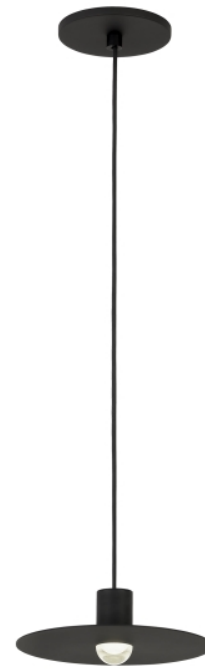

# EAVES 1 LIGHT PENDANT

## PRODUCT FEATURES

- Canopy ships with 12 feet of cable which can be easily cut in the field
- Pendant feature a quick-connect simplifying installation
- Beautiful as a standalone or clustered in multiples
- This item is made of natural brass. It is a living finish that will patina and warm with age which adds richness. If it gets an uneven patina or spots, a brass cleaner can restore the finish
- Protected by a 5-year warranty. Please visit the "About Us" Page on [techlighting.com](http://techlighting.com) for more for warranty details

## LAMPING

Includes 120V-277V 4.3 watts, 227 delivered lumens, 3000K LED module. Dimmable with most LED compatible ELV, TRIAC and 0-10V dimmers. Ships with 12 feet of field-cutttable matte black cord.

Black

Black

Natural Brass