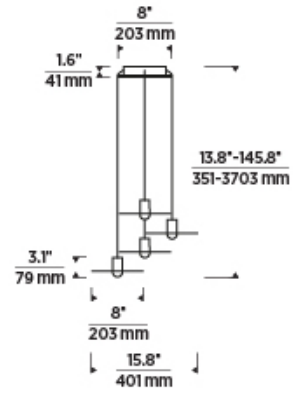

## SPECIFICATIONS

PRIMARY MATERIAL	Aluminum or Brass
SHADE MATERIAL	Acrylic
NET WEIGHT	9 lbs
HEIGHT	3.1in
WIDTH	15.8in
LENGTH	15.8in
UP LIGHT / DOWN LIGHT / BOTH?	
WET LISTED	
DAMP LISTED	Yes
DRY LISTED	
MIN. HANGING HEIGHT	13.8in
MAX HANGING HEIGHT	145.8in
TOTAL CORD LENGTH	144in
TOTAL STEM LENGTH	
STEM QTY	
SLOPED CEILING ADAPTABLE?	N/A
GENERAL LISTING	ETL Listed
INCLUDES	