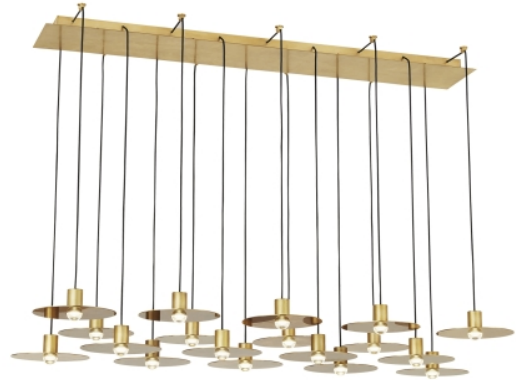

EAVES 18 LIGHT CHANDELIER

PRODUCT FEATURES

- Canopy ships with 12 feet of cable per pendant which can be easily cut in the field
- Each port in the canopy comes with a plug to cover an unused ports
- Pendant feature a quick-connect simplifying installation
- Optional spacers facilitate unique geometries while adding depth and dimension to this stunning collection.
- This item is made of natural brass. It is a living finish that will patina and warm with age which adds richness. If it gets an uneven patina or spots, a brass cleaner can restore the finish
- Protected by a 5-year warranty. Please visit the "About Us" Page on techlighting.com for more for warranty details

LAMPING

Includes 120V or 277V 77.4 watts, 4086 delivered lumens, 3000K LED module. Dimmable with most LED compatible ELV and TRIAC dimmers. 277V dimmable with 0-10V dimmers. Ships with 12 feet of field-cutttable matte black cord. Can be installed on a sloped ceiling up to 45° when swag hooks are used.

Natural Brass

Natural Brass

Natural Brass Alt

Nightshade Black

Nightshade Black Alt

ORDERING INFORMATION

700TRSPEVS SHAPE OR SIZE	FINISH	LAMP	VOLTAGE
18T 18 LIGHT	NB NATURAL BRASS B NIGHTSHADE BLACK	-LED930 INTEGRATED LED 90 CRI 3000K	120 120V 277 277V

700TRSPEVS _____

JOB NAME _____

NOTES _____

EAVES 18 LIGHT CHANDELIER

SPECIFICATIONS

PRIMARY MATERIAL	Aluminum or Brass
SHADE MATERIAL	Acrylic
NET WEIGHT	35 lbs
HEIGHT	3.1in
WIDTH	16.3in
LENGTH	50in
UP LIGHT / DOWN LIGHT / BOTH?	
WET LISTED	
DAMP LISTED	Yes
DRY LISTED	
MIN. HANGING HEIGHT	13.8in
MAX HANGING HEIGHT	145.8in
TOTAL CORD LENGTH	144in
TOTAL STEM LENGTH	
STEM QTY	
SLOPED CEILING ADAPTABLE?	N/A
GENERAL LISTING	ETL Listed
INCLUDES	