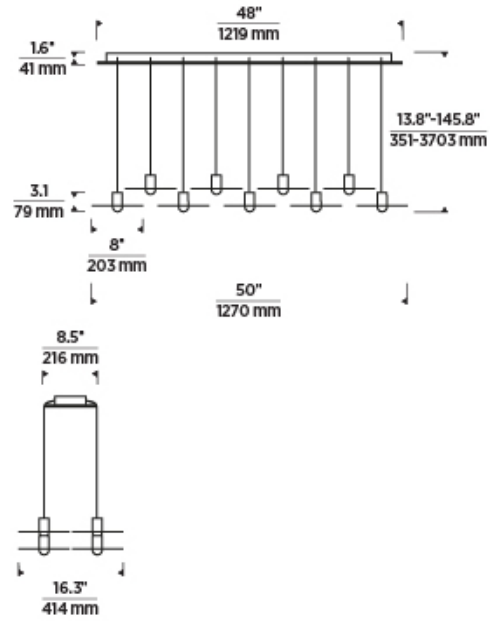

LAMPING

Includes 120V or 277V 77.4 watts, 4086 delivered lumens, 3000K LED module. Dimmable with most LED compatible ELV and TRIAC dimmers. 277V dimmable with 0-10V dimmers. Ships with 12 feet of field-cutttable matte black cord. Can be installed on a sloped ceiling up to 45° when swag hooks are used.

700TRSPEVS _____

JOB NAME _____

NOTES _____

EAVES 18 LIGHT CHANDELIER

SPECIFICATIONS

PRIMARY MATERIAL	Aluminum or Brass
SHADE MATERIAL	Acrylic
NET WEIGHT	35 lbs
HEIGHT	3.1in
WIDTH	16.3in
LENGTH	50in
UP LIGHT / DOWN LIGHT / BOTH?	
WET LISTED	
DAMP LISTED	Yes
DRY LISTED	
MIN. HANGING HEIGHT	13.8in
MAX HANGING HEIGHT	145.8in
TOTAL CORD LENGTH	144in
TOTAL STEM LENGTH	
STEM QTY	
SLOPED CEILING ADAPTABLE?	N/A
GENERAL LISTING	ETL Listed
INCLUDES	