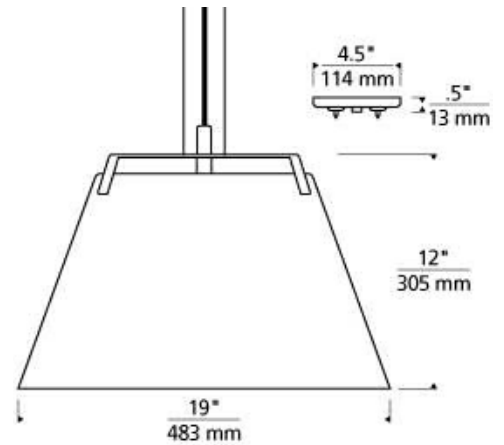

## SPECIFICATIONS

HARDWARE MATERIAL	Metal
SHADE MATERIAL	Glass
NET WEIGHT	10 lbs
HEIGHT	12in
WIDTH	19in
LENGTH	19in
UP LIGHT / DOWN LIGHT / BOTH?	
WET LISTED	
DAMP LISTED	Yes
DRY LISTED	
MIN. HANGING HEIGHT	18.5in
MAX HANGING HEIGHT	156.5in
TOTAL CORD LENGTH	144in
TOTAL STEM LENGTH	
STEM QTY	
SLOPED CEILING ADAPTABLE?	Yes 45° Max
GENERAL LISTING	ETL Listed
INCLUDES	