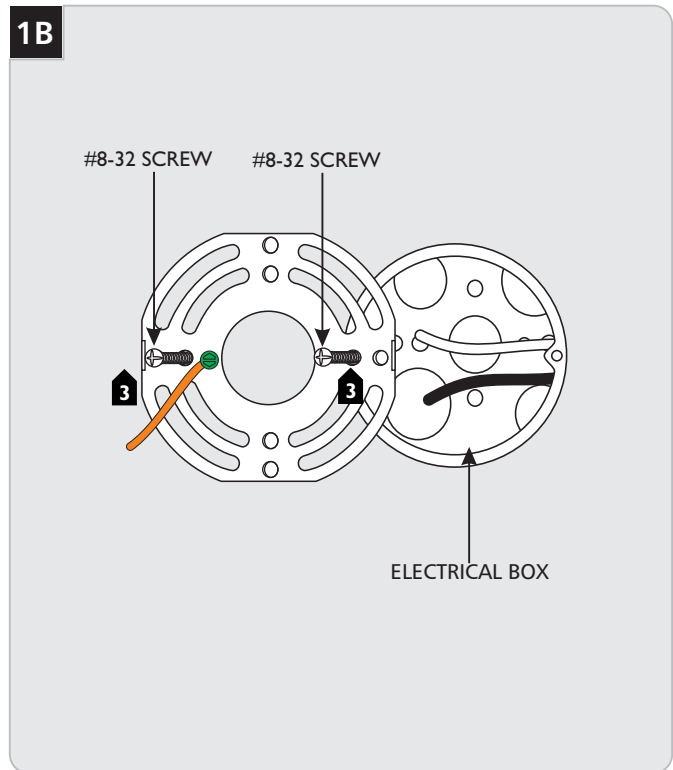

Suitable for wet locations.

**CAUTION - RISK OF FIRE**  
 This product must be installed in accordance with the applicable installation code by a person familiar with the construction and operation of the product and the hazards involved.  
 Use minimum 90°C supply conductors.

## Install the Fixture

- 1** With the provided Allen wrench, remove the two mounting plate screws.
- 2** Remove the mounting plate from the back of the fixture.

- 3** Install the mounting plate onto the electrical box with the two #8-32 screws provided.

**1C**

- 4** Connect the mounting plate ground wire to a suitable ground in accordance with local electrical codes.
- 5** Connect the black fixture wire to the hot power line wire with a wire nut.
- 6** Connect the white fixture wire to the neutral power line wire with a wire nut.
- 7** Use the gray and purple dimming wires for 0-10v dimming application (if not in use, make sure to cap these wires off).
- 8** Properly place all wires and wire nut connections into the electrical box.
- 9** Mount the fixture by installing it back onto the mounting plate and reinstalling the fixture screws (reversal of figure 1A).