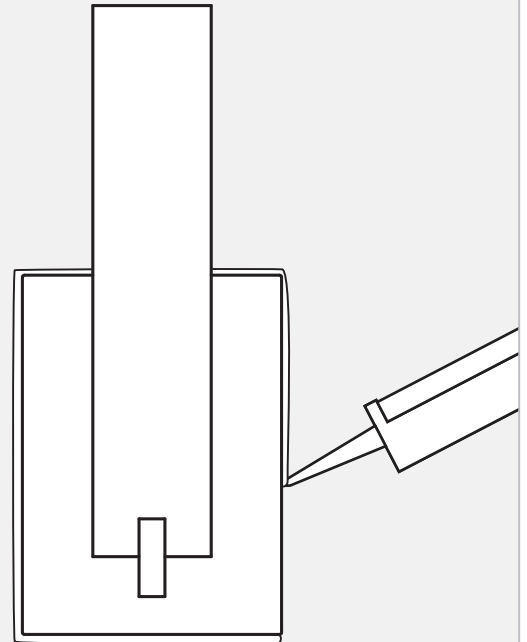

- **10** For wet locations, caulk around the base with waterproof construction sealant.

SAVE THESE INSTRUCTIONS!

TECH LIGHTING®

7400 Linder Ave, Skokie, IL 60077

847.410.4400

www.techlighting.com

© 2017 Tech Lighting, L.L.C. All rights reserved. The "Tech Lighting" graphic is a registered trademark of Tech Lighting, L.L.C. Tech Lighting reserves the right to change specifications for product improvements without notification.

A Generation Brands Company