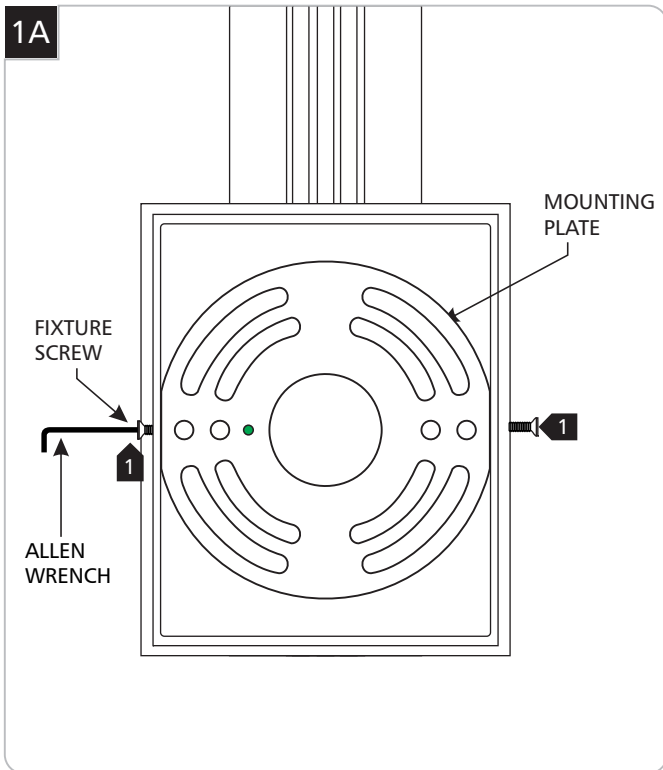

## GENERAL PRODUCT INFORMATION:

These fixtures are intended to be installed utilizing NEC compliant junction boxes.

This product may be dimmed with a low-voltage electronic dimmer or a 0-10V dimmer depending on the wiring configuration.

Suitable for wet locations.

**CAUTION - RISK OF FIRE**  
 This product must be installed in accordance with the applicable installation code by a person familiar with the construction and operation of the product and the hazards involved.  
 Use minimum 90°C supply conductors.

## Install the Fixture

- 1** With the provided Allen wrench, remove the two mounting plate screws.
- 2** Remove the mounting plate from the back of the fixture.

- 3** Install the mounting plate onto the electrical box with the two #8-32 screws provided.

**1C**

- 4** Connect the mounting plate ground wire to a suitable ground in accordance with local electrical codes.
- 5** Connect the black fixture wire to the hot power line wire with a wire nut.
- 6** Connect the white fixture wire to the neutral power line wire with a wire nut.
- 7** Use the gray and purple dimming wires for 0-10v dimming application (if not in use, make sure to cap these wires off).
- 8** Properly place all wires and wire nut connections into the electrical box.
- 9** Mount the fixture by installing it back onto the mounting plate and reinstalling the fixture screws (reversal of figure 1A).