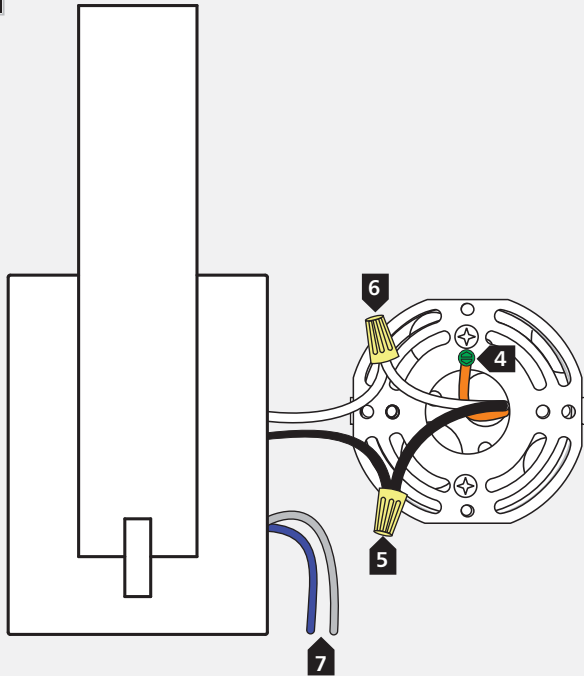

Suitable for wet locations.

**CAUTION - RISK OF FIRE**  
 This product must be installed in accordance with the applicable installation code by a person familiar with the construction and operation of the product and the hazards involved.  
 Use minimum 90°C supply conductors.

## Install the Fixture

- 1** With the provided Allen wrench, remove the two mounting plate screws.
- 2** Remove the mounting plate from the back of the fixture.

- 3** Install the mounting plate onto the electrical box with the two #8-32 screws provided.

**1C**

- 4** Connect the mounting plate ground wire to a suitable ground in accordance with local electrical codes.
- 5** Connect the black fixture wire to the hot power line wire with a wire nut.
- 6** Connect the white fixture wire to the neutral power line wire with a wire nut.
- 7** Use the gray and purple dimming wires for 0-10v dimming application (if not in use, make sure to cap these wires off).
- 8** Properly place all wires and wire nut connections into the electrical box.
- 9** Mount the fixture by installing it back onto the mounting plate and reinstalling the fixture screws (reversal of figure 1A).