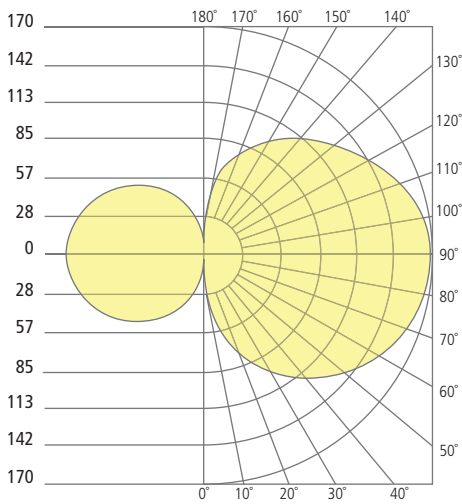

* Visit techlighting.com for specific warranty limitations and details.

COSMO 12
shown in bronze

COSMO 12
shown in charcoal

ORDERING INFORMATION

PRODUCT	CRI/CCT	LENGTH	COLOR	FINISH	VOLTAGE	DISTRIBUTION	OPTIONS
7000WCOS	830 80 CRI, 3000K 840 80 CRI, 4000K	12 12"	Y WHITE ACRYLIC	Z BRONZE H CHARCOAL	UNV 120V-277V	S SYMMETRIC	NONE LF IN-LINE FUSE SP SURGE PROTECTION LFSP IN-LINE FUSE & SURGE PROTECTION

Cosmo 12

PHOTOMETRICS*

*For latest photometrics, please visit www.techlighting.com/OUTDOOR

COSMO 12

Total Lumen Output: 1047
 Total Power: 17
 Luminaire Efficacy: 61.3
 Color Temp: 4000K
 CRI: 80+
 BUG Rating: B0-U3-G1