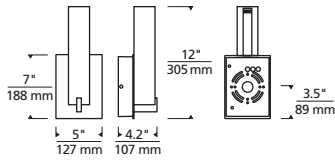

Outstanding protection against the elements:

- Powder coat finishes
- Stainless Steel mounting hardware
- Impact-resistant, UV stabilized white acrylic lensing

SPECIFICATIONS

DELIVERED LUMENS	1047
WATTS	17
VOLTAGE	Universal 120V-277V, with integral transient 2.5kV surge protection (driver)
DIMMING	0-10, ELV
LIGHT DISTRIBUTION	Symmetric
MOUNTING OPTIONS	Wall
PERFORMANCE OPTIONS	In-Line Fuse / Surge Protector
CCT	3000K or 4000K
CRI	80+
COLOR BINNING	3 Step
BUG RATING	B0-U3-G1
DARK SKY	Non-Compliant
WET LISTED	IP65
GENERAL LISTING	ETL
CALIFORNIA TITLE 24	Can be used to comply with CEC 2019 Title 24 Part 6 for outdoor use. Registration with CEC Appliance Database not required.
START TEMP	-30°C
FIELD SERVICEABLE LED	Yes
CONSTRUCTION	Aluminum
HARDWARE	Stainless Steel
FINISH	Powder Coat
LED LIFETIME	L70; >60,000 Hours
WARRANTY*	5 Years
WEIGHT	4.1 lbs.

* Visit techlighting.com for specific warranty limitations and details.

COSMO 12
shown in bronze

COSMO 12
shown in charcoal

ORDERING INFORMATION

PRODUCT	CRI/CCT	LENGTH	COLOR	FINISH	VOLTAGE	DISTRIBUTION	OPTIONS
7000WCOS	830 80 CRI, 3000K 840 80 CRI, 4000K	12 12"	Y WHITE ACRYLIC	Z BRONZE H CHARCOAL	UNV 120V-277V	S SYMMETRIC	NONE LF IN-LINE FUSE SP SURGE PROTECTION LFSP IN-LINE FUSE & SURGE PROTECTION

Cosmo 12

PHOTOMETRICS*

*For latest photometrics, please visit www.techlighting.com/OUTDOOR

COSMO 12

Total Lumen Output: 1047
 Total Power: 17
 Luminaire Efficacy: 61.3
 Color Temp: 4000K
 CRI: 80+
 BUG Rating: B0-U3-G1