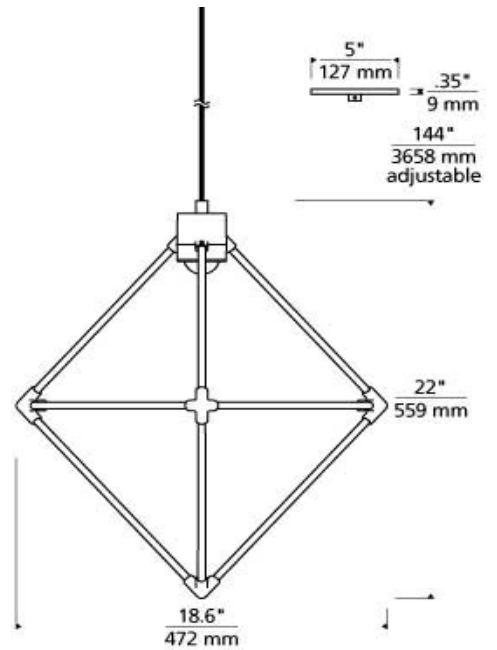

CANDORA 19 CHANDELIER

PRODUCT FEATURES

- Strong geometric lines nicely balanced by an open, airy silhouette
- Fully dimmable with most ELV dimmers to create just the right atmosphere
- Aluminum construction for light, durable structure
- 12 ft. of covered cord included to adjust installation height. canopy finish matches fixture finish
- Protected by a 5-year warranty with integrated LED

Matte Black

ORDERING INFORMATION

700CNDR	LENGTH (A)	FINISH	LAMP
	19 19"	B MATTE BLACK	-LEDWD INTEGRATED LED 90 CRI 3000K-2200K 120V (T24)

700CNDR _____
JOB NAME _____
NOTES _____

CANDORA 19 CHANDELIER

SPECIFICATIONS

HARDWARE MATERIAL	Metal
SHADE MATERIAL	Aluminum
NET WEIGHT	3.5 lbs
HEIGHT	22in
WIDTH	18.6in
LENGTH	18.6in
UP LIGHT / DOWN LIGHT / BOTH?	
WET LISTED	
DAMP LISTED	Yes
DRY LISTED	
MIN. HANGING HEIGHT	28.5in
MAX HANGING HEIGHT	166.5in
TOTAL CORD LENGTH	144in
TOTAL STEM LENGTH	
STEM QTY	
SLOPED CEILING ADAPTABLE?	Yes 45° Max
GENERAL LISTING	ETL Listed
INCLUDES	