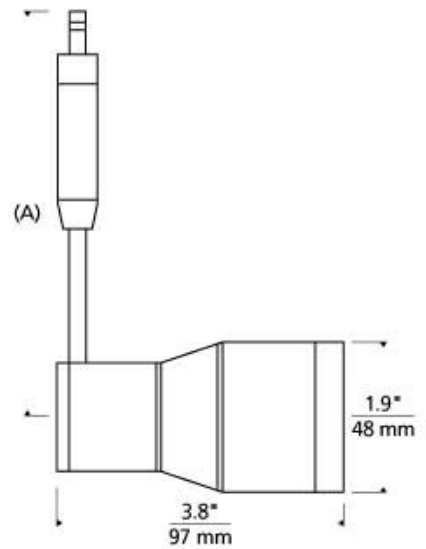

LAMPING

Includes 12 volt 9.4 watt, 518.5 delivered lumens, 2700K or 3000K, LED module. Dimmable with most LED compatible or ELV and Triac dimmers. Ace head can pivot 90° (horizontal to straight down). Integrated lens holder accommodates up to (2) lenses and louvers (sold separately). As a general rule when using the Ace head, we do not recommend using greater than 33% of the maximum wattage specified for the low voltage transformer due to inrush current requirements. For assistance in calculations, please contact Technical Support.

Note. Note. MP includes 4" Round Flush Canopy. For custom stem lengths, please contact the Quotes Department.

700 _____ ACE _____

JOB NAME _____

NOTES _____

SPECIFICATIONS

HARDWARE MATERIAL	Metal
SHADE MATERIAL	Metal
NET WEIGHT	1.5 lbs
HEIGHT	1.9in
WIDTH	1.9in
LENGTH	3.6in
BEAM SPREAD	
UP LIGHT / DOWN LIGHT / BOTH?	
WET LISTED	
DAMP LISTED	
DRY LISTED	Yes
MIN. HANGING HEIGHT	5in
MAX HANGING HEIGHT	5in
TOTAL CORD LENGTH	
SLOPED CEILING ADAPTABLE?	No
GENERAL LISTING	ETL Listed
INCLUDES	

LAMPING SPECIFICATIONS

	LED LAMP	INTEGRATED LED	NON LED	NO LAMP
DELIVERED LUMENS		518.5		
WATTS		9.4		
MAX WATTAGE PER BULB		9.4W		
INPUT VOLTAGE		12V 120V		
DIMMING TYPE*		ELV, TRIAC		
CCT		2700K 3000K		
CRI		90 CRI		
LED LIFETIME				
L70		>50000		
AVERAGE BULB HOURS				
FIELD SERVICEABLE LED				
LAMP BASE		Integrated LED		
LAMP SHAPE		Integrated LED		
LAMP INCLUDED?		Y		
WARRANTY**		5 Years		