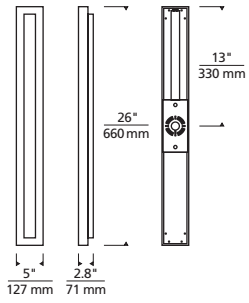

ASPEN 26 WALL SCONCE

Aspen 26

PHOTOMETRICS*

*For latest photometrics, please visit www.techlighting.com/OUTDOOR

ASPEN 26

Total Lumen Output: 1060
Total Power: 38
Luminaire Efficacy: 28
Color Temp: 3000K
CRI: 90
BUG Rating: B0-U3-G1