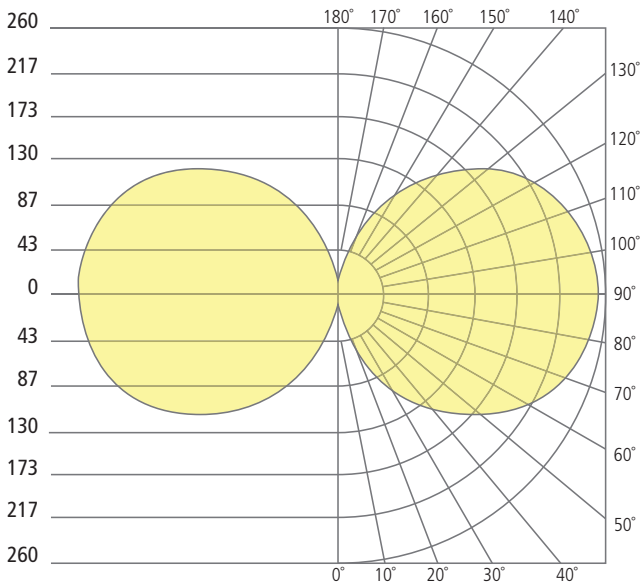

The Aspen outdoor wall sconce creates an elegant elongated column of beautifully diffused light. The Aspen is available in four sizes (8", 15", 26", 36") to meet architectural scale; ideal for wayfinding and general outdoor illumination. The Aspen features energy-efficient, fully dimmable integrated LED lighting. Available in two finishes, Bronze and Charcoal, and four sizes.

ASPEN 26
shown in charcoal

ASPEN 26
shown in bronze

* Visit techlighting.com for specific warranty limitations and details.

ORDERING INFORMATION

PRODUCT	CRI / CCT	LENGTH	LENS	FINISH	VOLTAGE	DISTRIBUTION	OPTIONS
7000WASP	927 90 CRI, 2700K 930 90 CRI, 3000K	26 26"	D DIFFUSE	Z BRONZE H CHARCOAL	UNV 120V-277V UNIVERSAL	S SYMMETRIC	NONE LF IN-LINE FUSE SP SURGE PROTECTION LFSP IN-LINE FUSE & SURGE PROTECTION

ASPEN 26 WALL SCONCE

Aspen 26

PHOTOMETRICS*

*For latest photometrics, please visit www.techlighting.com/OUTDOOR

ASPEN 26

Total Lumen Output: 1060
 Total Power: 38
 Luminaire Efficacy: 28
 Color Temp: 3000K
 CRI: 90
 BUG Rating: B0-U3-G1