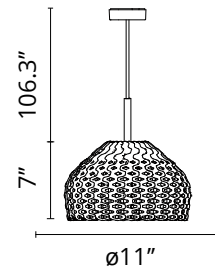

FLOS

FU776248 Ochre-Grey

Tatou Suspension 1

Designed by Patricia Urquiola, 2012

Halogen - 75W

Are you a professional and your project needs consulting and support?

[BOOK AN APPOINTMENT](#)

Main specifications

EAN	8059607012130
Mounting	Suspension
Environments	Indoor dry location
Light Source Type	Bulb
Lamp category	Halogen
Lamp type	T Shielded
Lamp holders	G9
Number of heads	1
Power (W)	75

Physical

Color	Ochre-Grey
Cord length (in)	98
Canopy dimension (mm)	19
Net weight (lb)	2.65
Package volume (in)	2868.11
IP internal	20