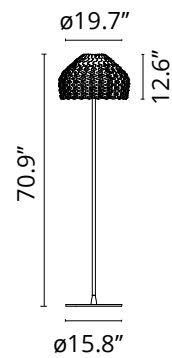

### Main specifications

EAN	8059607012161
Mounting	Floor
Environments	Indoor dry location
Light Source Type	Bulb
Lamp category	Halogen
Lamp type	T Shielded
Lamp holders	E26
Number of heads	1
Power (W)	150

### Physical

Color	Ochre-Grey
Cord length (in)	67
Net weight (lb)	36.16
Package volume (in)	35914.34
IP internal	20