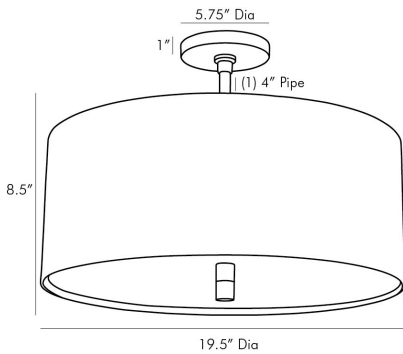

ARTERIORES

TARBELL SEMI-FLUSH

49266

H: 14.5 IN, Dia: 19.50 IN

Antique Brass

Contract Suitable As Is

A straightforward examination of the basic principles of design takes place with this semi-flush pendant. A sleek steel shade in an antique brass finish frames this 3-light fixture, which features an acrylic diffuser that is suspended from within. The balance and contrast of materials delivers a fundamental visual aesthetic that transcends time and style. Also available in heritage brass (49267), bronze (49268) and polished nickel (49269) finishes. Damp-rated, although limited covered outdoor conditions

APPEARANCE

Material	Acrylic, Steel
Finish	Antique Brass, Bronze, Frosted, Heritage Brass, Polished Nickel
Top Coat/Sealant	true

DIMENSIONS

Minimum Hanging Height	14.5 IN
Canopy	H: 1 IN, Dia: 5.75 IN

WIRING

Rating	Damp
Cord	1 FT IN, Black/White, SVT
Socket	3, Type B=E12 Other
Maximum Watt	40
Voltage	110-120 V

CERTIFICATIONS

Certifications	Mexico United States, Canada
----------------	---------------------------------

COMPLIANCY

UL/ETL	Yes
RoHS	true

SHIPPING

Product Weight	5.5 LBS
Gross Weight 1	13.95 LBS
Shipping Box 1	H: 11 IN, L: 22 IN, W: 22 IN

REPLACEMENT PARTS

Replacement Part 1	CANOPY-319, CANOPY-320, CANOPY-321, CANOPY-322
Replacement Part 1 Dim	(1) 6", (1) 12", 1 x 5.75
Replacement Part 2	PIPE-100, PIPE-101, PIPE-105, PIPE-172
Replacement Part 2 Dim	(1) 4", (1) 6", (1) 12", (1) 6", (1) 12"