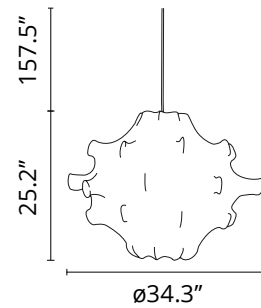

FLOS

FU740209 White

Taraxacum 2

Designed by Achille and Pier Giacomo Castiglioni, 1960

Halogen - 100W

Are you a professional and your project needs consulting and support?

BOOK AN APPOINTMENT

Main specifications

EAN	8059607029947
Mounting	Suspension
Environments	Indoor dry location
Light Source Type	Bulb
Lamp category	Halogen
Lamp type	T Shielded
Lamp holders	E26
Number of heads	1
Power (W)	100

Physical

Color	White
Cord length (in)	157
Canopy dimension (mm)	36
Net weight (lb)	7.06
Package height (in)	35.83
Package width (in)	27.95
Package length (in)	36.22
Package volume (in)	36273.22
IP internal	20