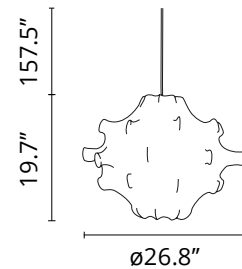

EAN	8059607029930
Mounting	Suspension
Environments	Indoor dry location
Light Source Type	Bulb
Lamp category	Halogen
Lamp type	T Shielded
Lamp holders	E26
Number of heads	1
Power (W)	100

Physical

Color	White
Cord length (in)	157
Canopy dimension (mm)	36
Net weight (lb)	5.51
Package height (in)	28.15
Package width (in)	20.47
Package length (in)	28.15
Package volume (in)	16222.36
IP internal	20